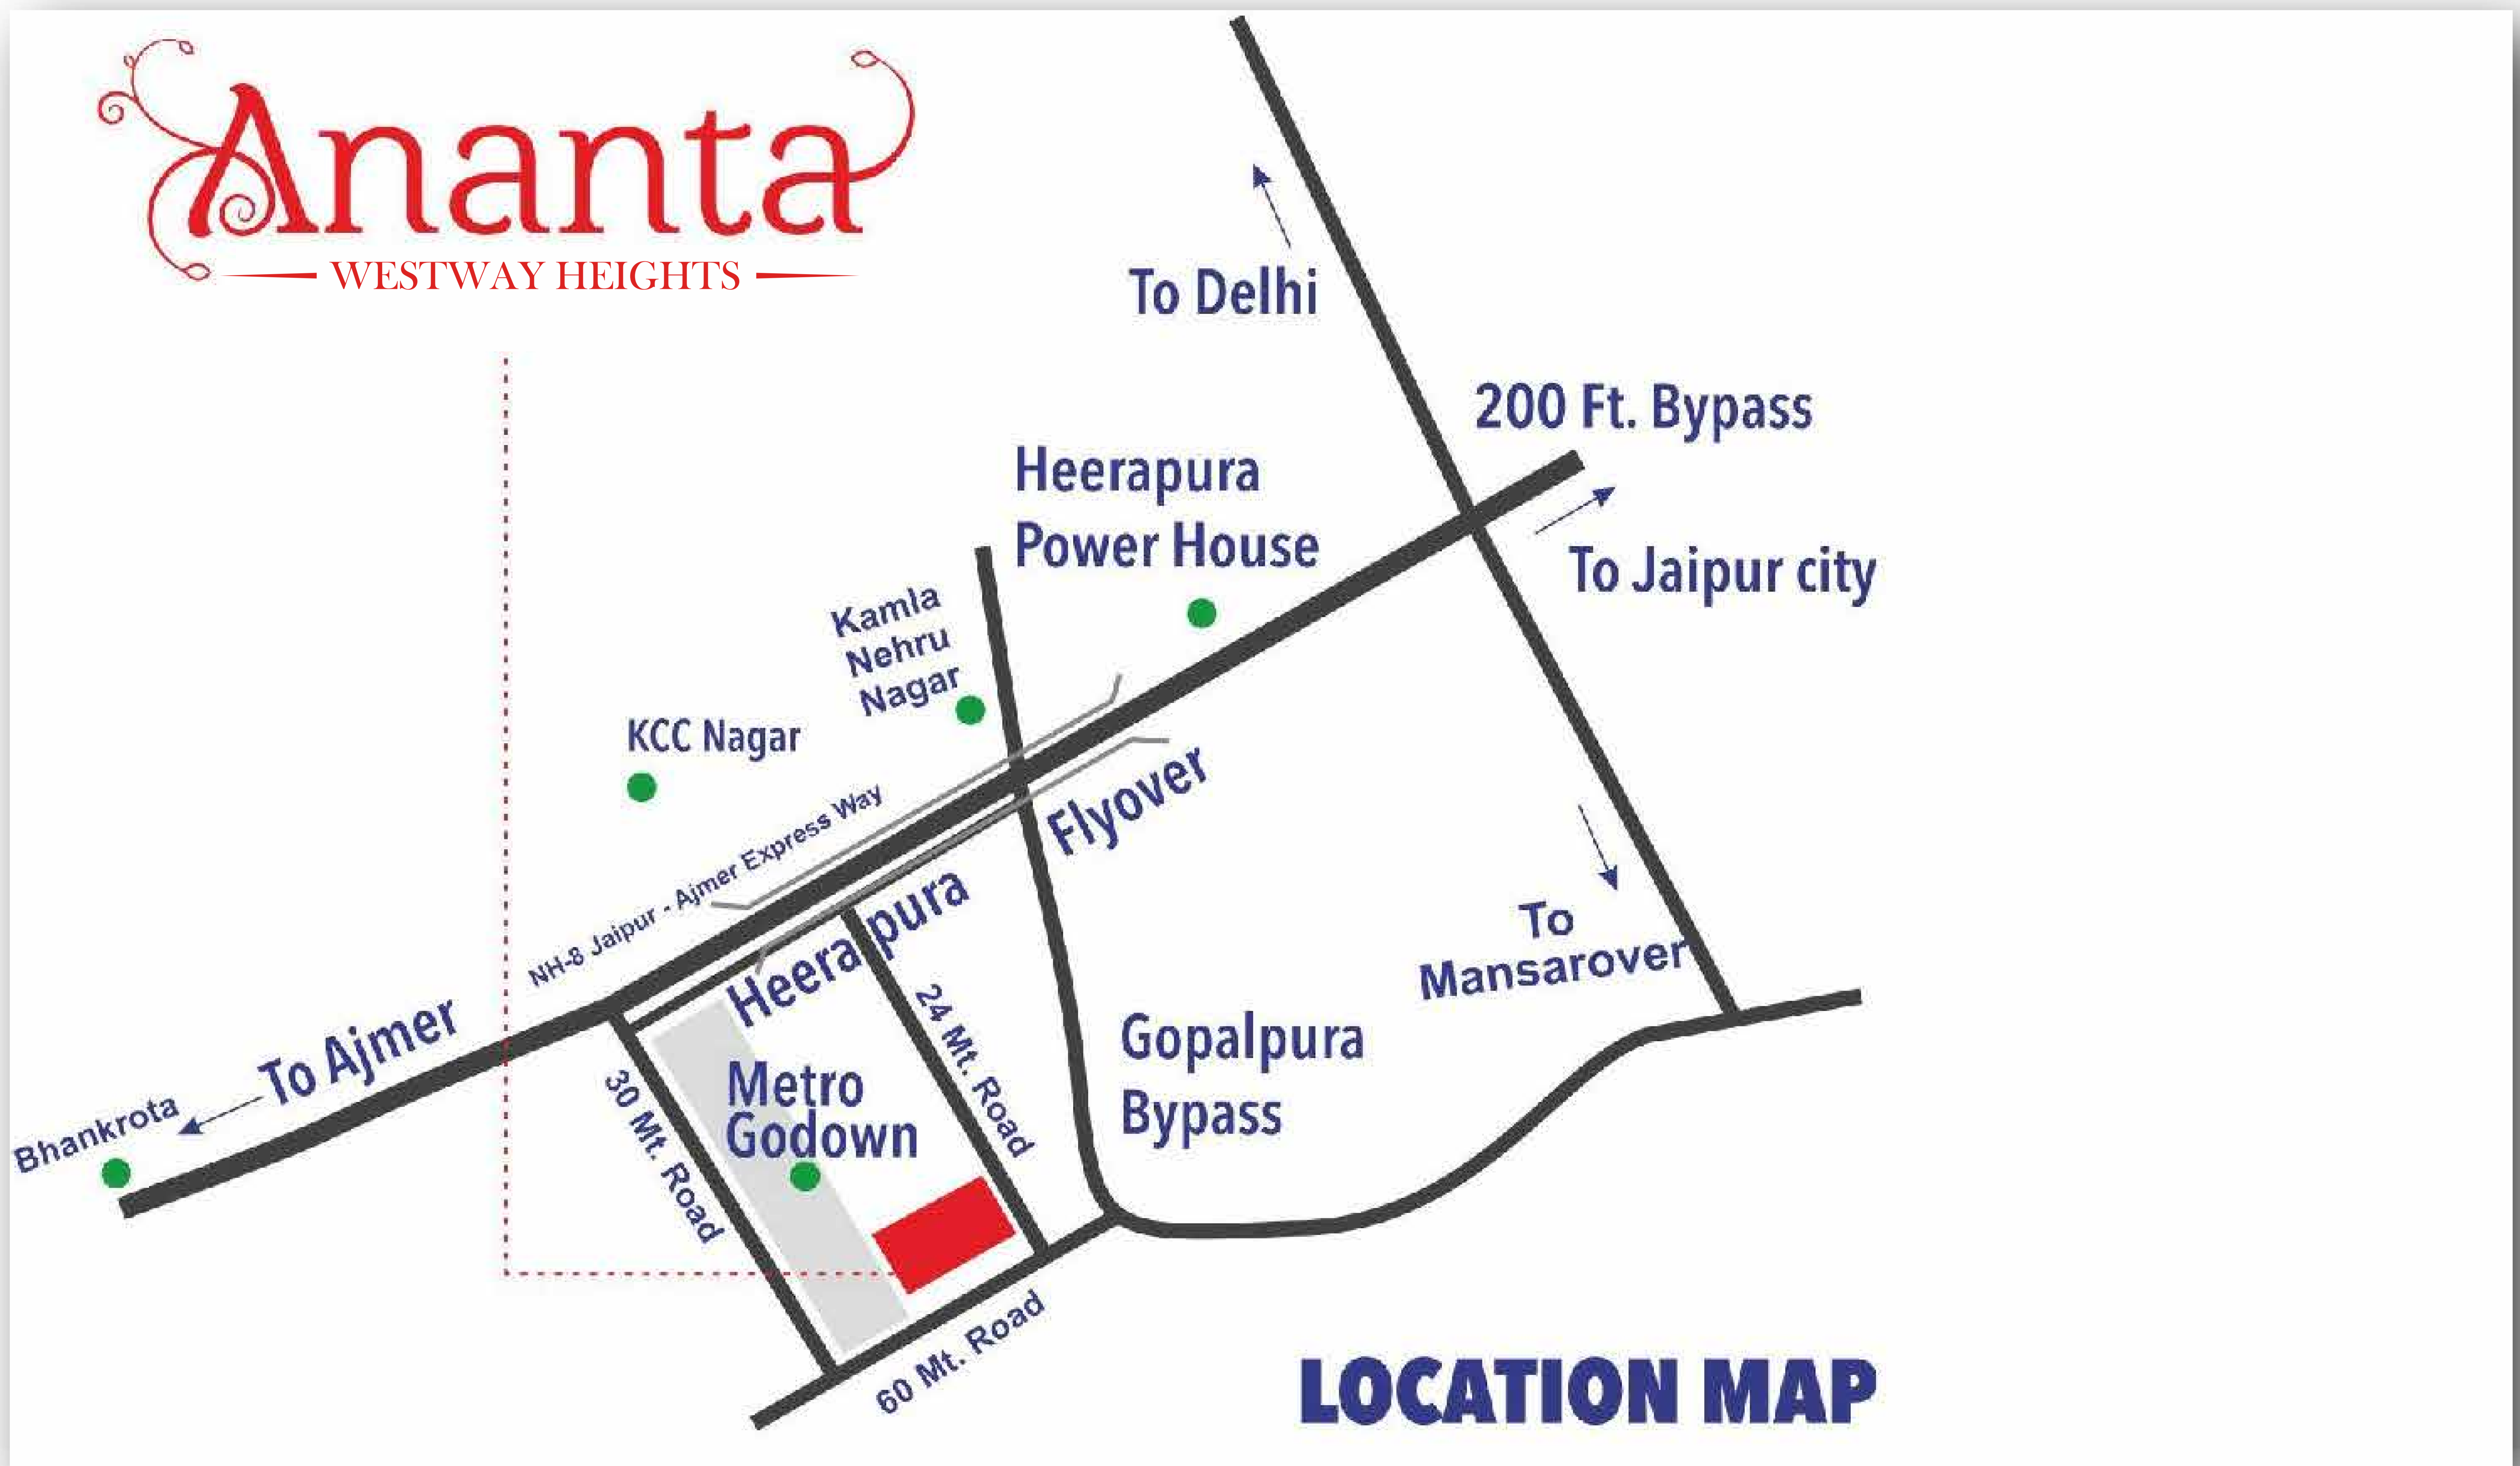

What matters buying a property is
LOCATION, LOCATION, LOCATION!

Offering you spacious 2 BHK Flats at the
MOST PRIME LOCATION OF JAIPUR